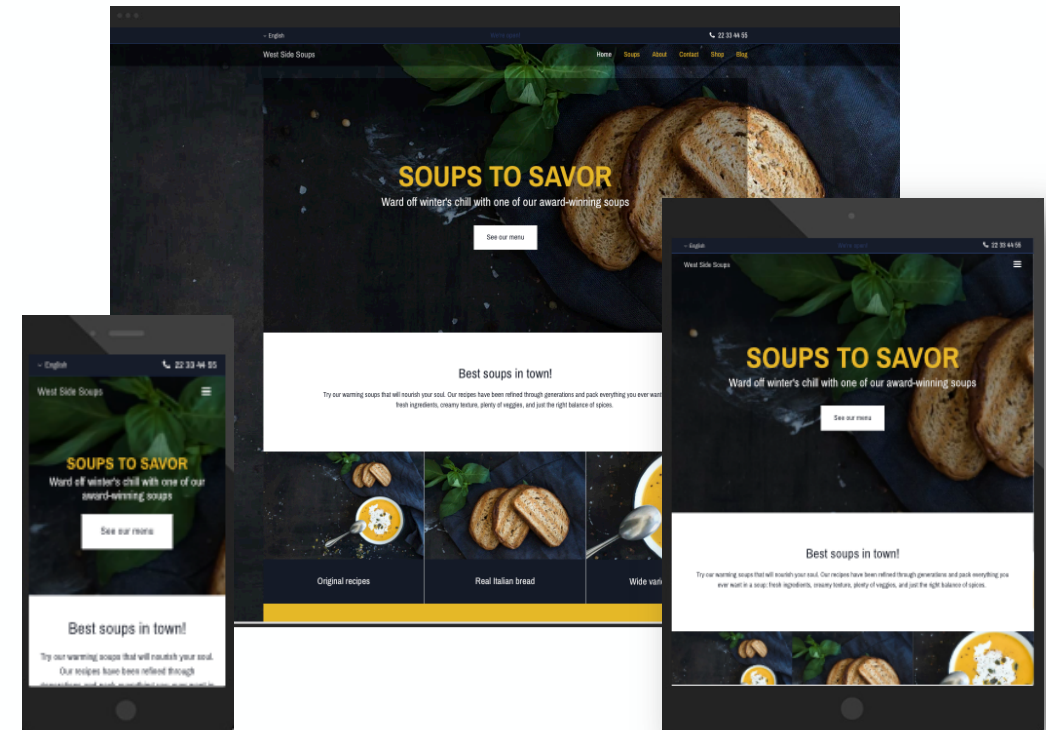

WHY NEW TEMPLATES?

- Partner-first - we want to help you work at your best
- Everything links up with Global Styling
- Page layouts built entirely of module groups
- Optimized for all viewports
- Focused on conversions and calls-to-action
- Utilizes all new Mono styling features